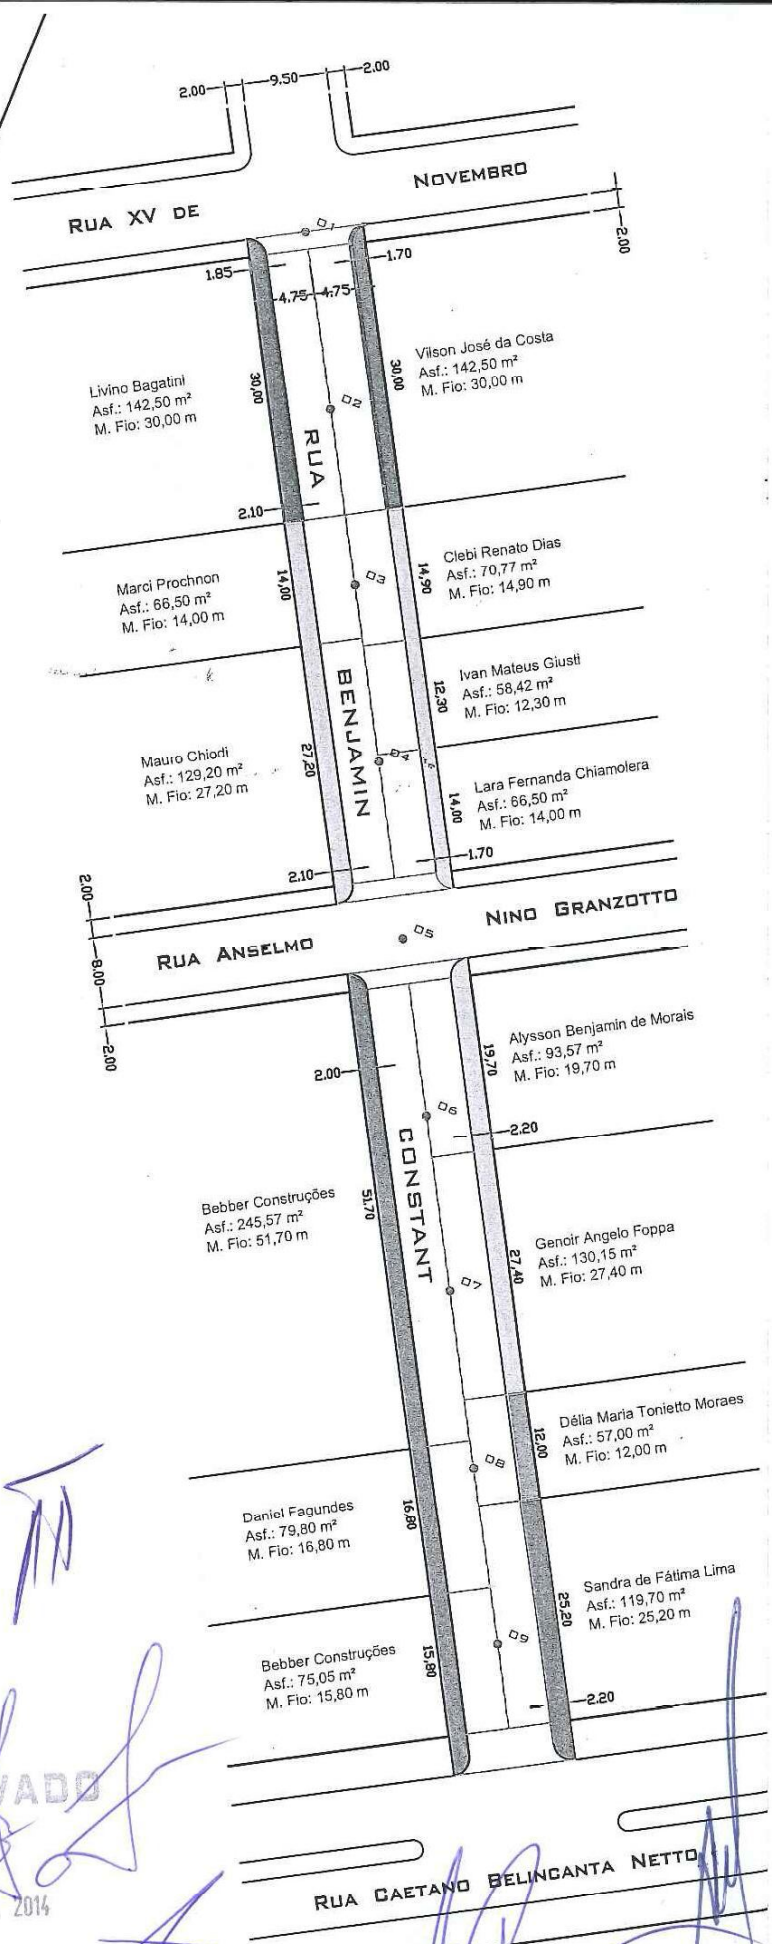

GEOMÉTRICO

[Signature]

APROVADO

02 SET. 2014

LIDO NO EXPEDIENTE

03 JUL. 2014

MESA DIRETORA

GEOMÉTRICO
ESCALA...

Handwritten signatures in blue ink are present throughout the lower half of the page, including a large signature over the 'APROVADO' stamp and another over the 'MESA DIRETORA' stamp.

[Handwritten signature]