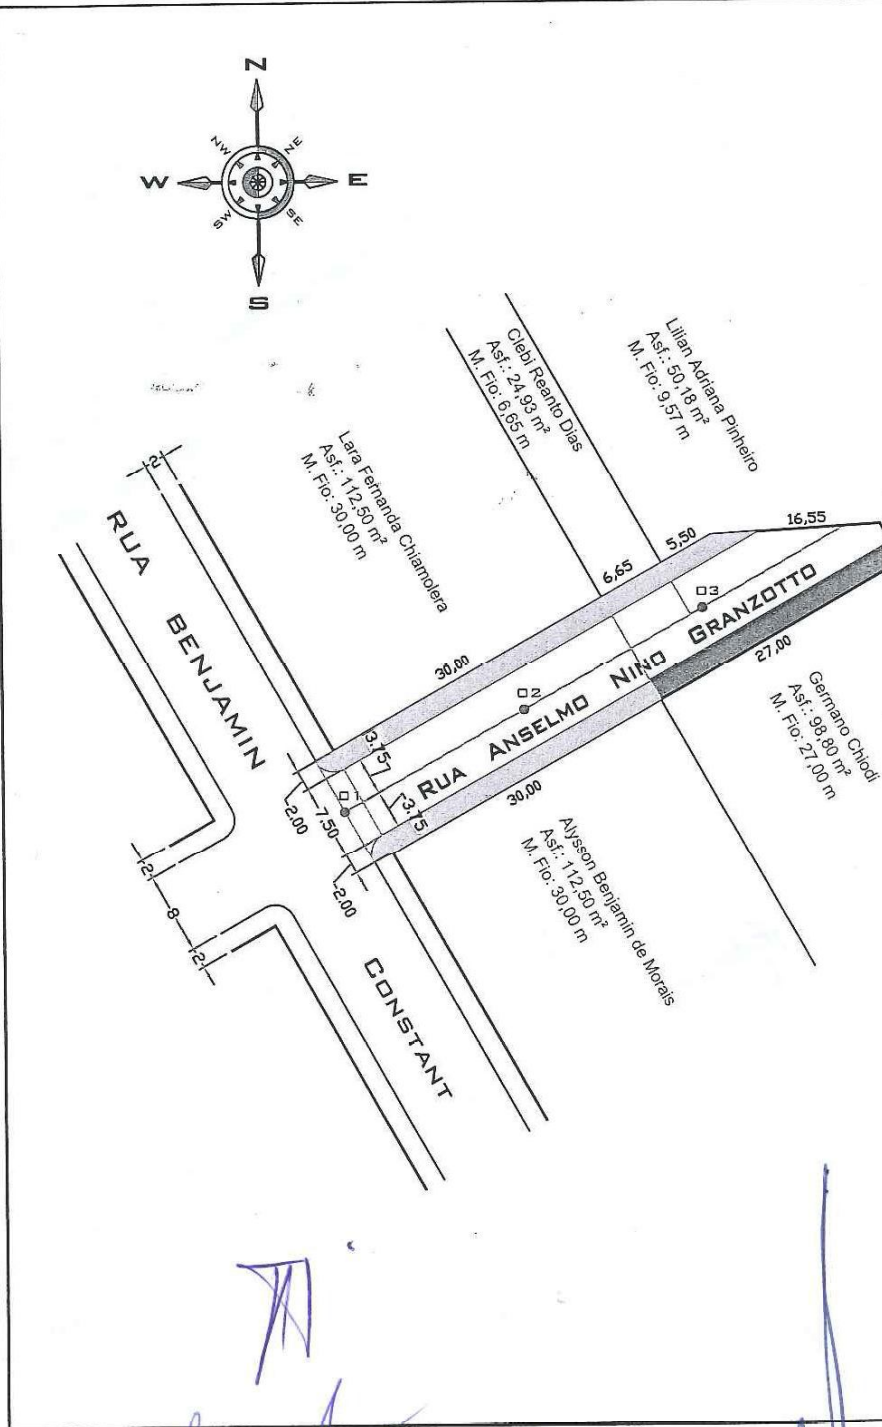

GEOMÉTRICO

[Signature]

APROVADO

02 SET. 2014

LIDO NO EXPEDIENTE

03 JUL. 2014

MESA DIRETORA

GEOMÉTRICO
ESCALA...

Handwritten signatures in blue ink are present throughout the lower half of the page, including a large signature over the 'APROVADO' stamp and another over the 'MESA DIRETORA' stamp.

[Handwritten signature]